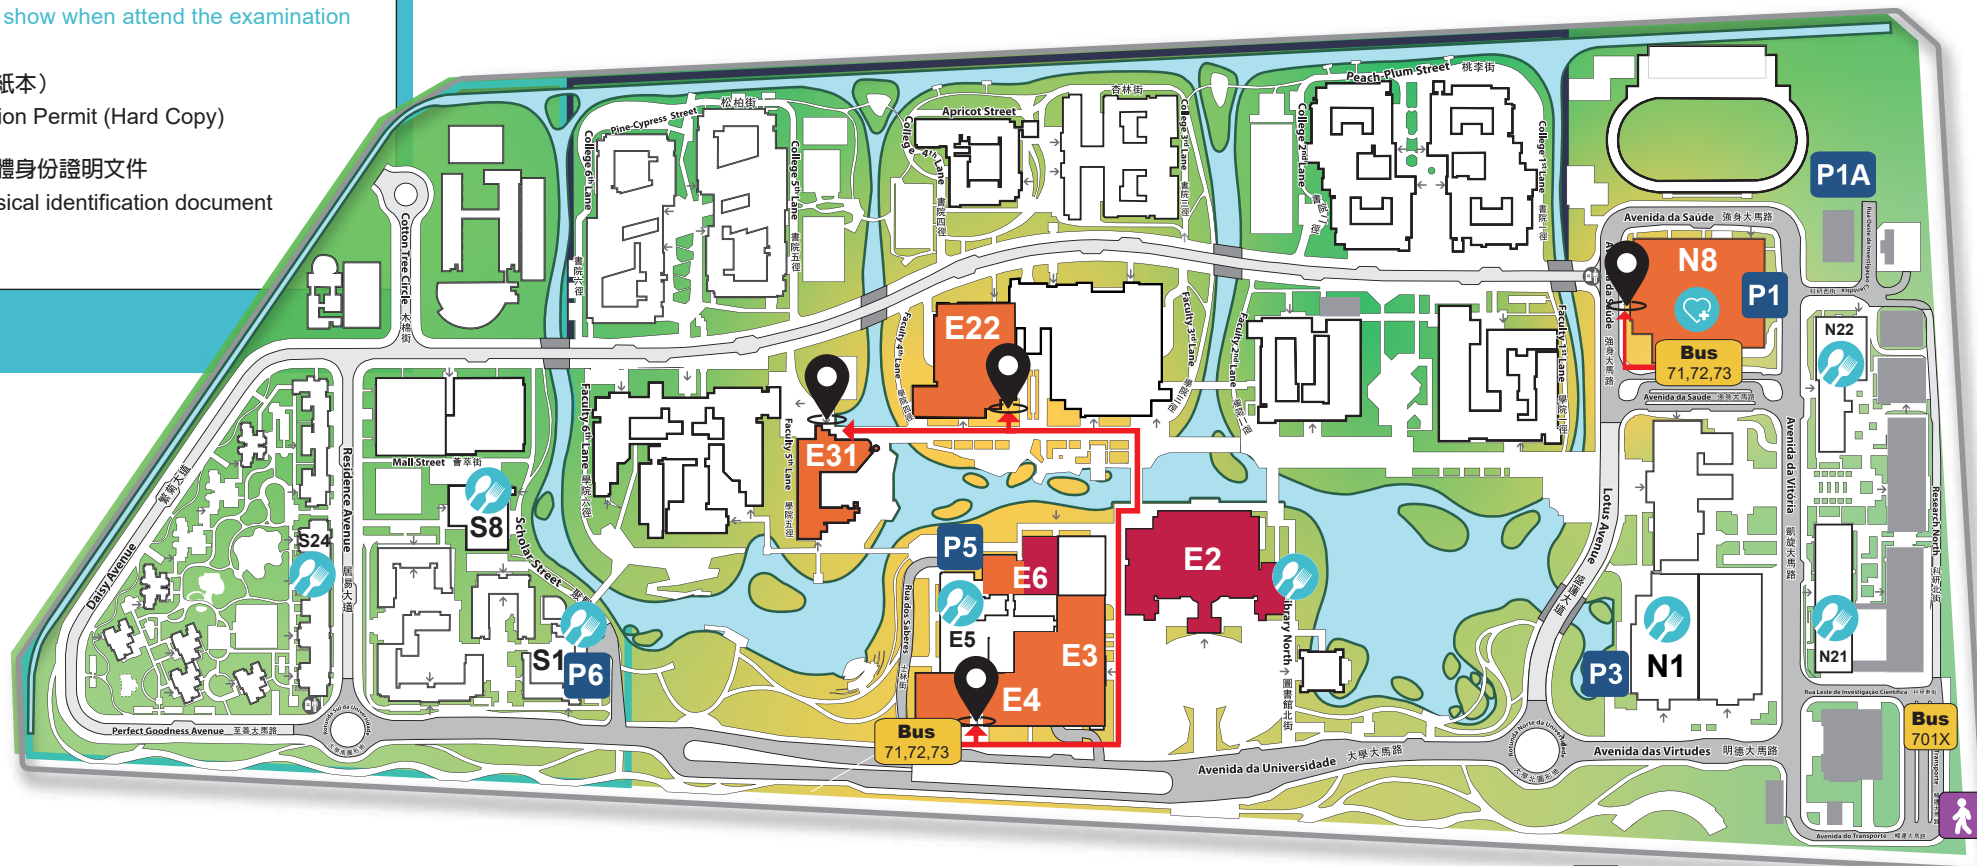

Required to show when attend the examination

1. 准考證 (紙本)
Examination Permit (Hard Copy)
2. 有效的實體身份證明文件
Valid physical identification document

試場入口
Entrance for exam venues

中銀百年紀念大樓 BOC Centennial Building	E3
劉少榮樓 Anthony Lau Building	E4
中央教學樓 Central Teaching Building	E6
工商管理學院 Faculty of Business Administration	E22
學生活動中心 Student Activity Centre	E31
綜合體育館 Sports Complex	N8

餐飲商舖 Dining Outlets

薈萃坊 S8 University Mall	萬豪軒 N1 Grand Plaza
麥當勞 S1 McDonald's	香樹里法式餐廳 N1 Le Bistro by Elysée
時光屋 E5, E6 Next Kitchen	糖主 N21 Azucar
玫瑰園 E2 Café Rose Garden	

便利店 Convenience Stores

Circle K S24/N22 7-Eleven E6

重型及輕型摩托車 Motorcycle and scooters \$2 小時/hour	輕型汽車 Light vehicles \$6 小時/hour
--	---------------------------------------

醫療中心 Medical Center

綜合體育館
Sports Complex N8

行人專道 Pedestrian Walkway

連接橫琴口岸 Connecting Hengqin Port

澳門大學
UNIVERSIDADE DE MACAU
UNIVERSITY OF MACAU

澳門大學試場資訊

四校聯考及澳大入學考試專用

2026

UM Examination Venue - For JAE and UM Admission Examination

試場 Exam Venue		樓層 Floor	考室 Exam Room
E3 中銀百年紀念大樓 BOC Centennial Building		1F	1043,1044 (合併) (combined)
		2F	2032,2033 (合併) (combined) 2041,2043 (合併) (combined)
		3F	3045,3046 (合併) (combined)
		4F	4032, 4042, 4043
E4 劉少榮樓 Anthony Lau Building		3F	3052,3054,3056 (合併) (combined) 3062,3063,3064 (合併) (combined)
E6 中央教學樓 Central Teaching Building		1F	1102C, 1102D, 1113B
E22 工商管理學院 Faculty of Business Administration		1F	1002 1008,1009 (合併) (combined) 1011,1013,1015 (合併) (combined) 1014,1016 (合併) (combined)
		2F	2002, 2007, 2011, 2014, 2015, 2017
		3F	3001, 3002,3007 (合併) (combined) , 3009, 3011, 3013
		4F	4004, 4005, 4010, 4012,4015 (合併) (combined) , 4020
E31 學生活動中心 Student Activity Centre		1F	1001
N8 綜合體育館 Sports Complex		GF	Training Hall
		3F	3002