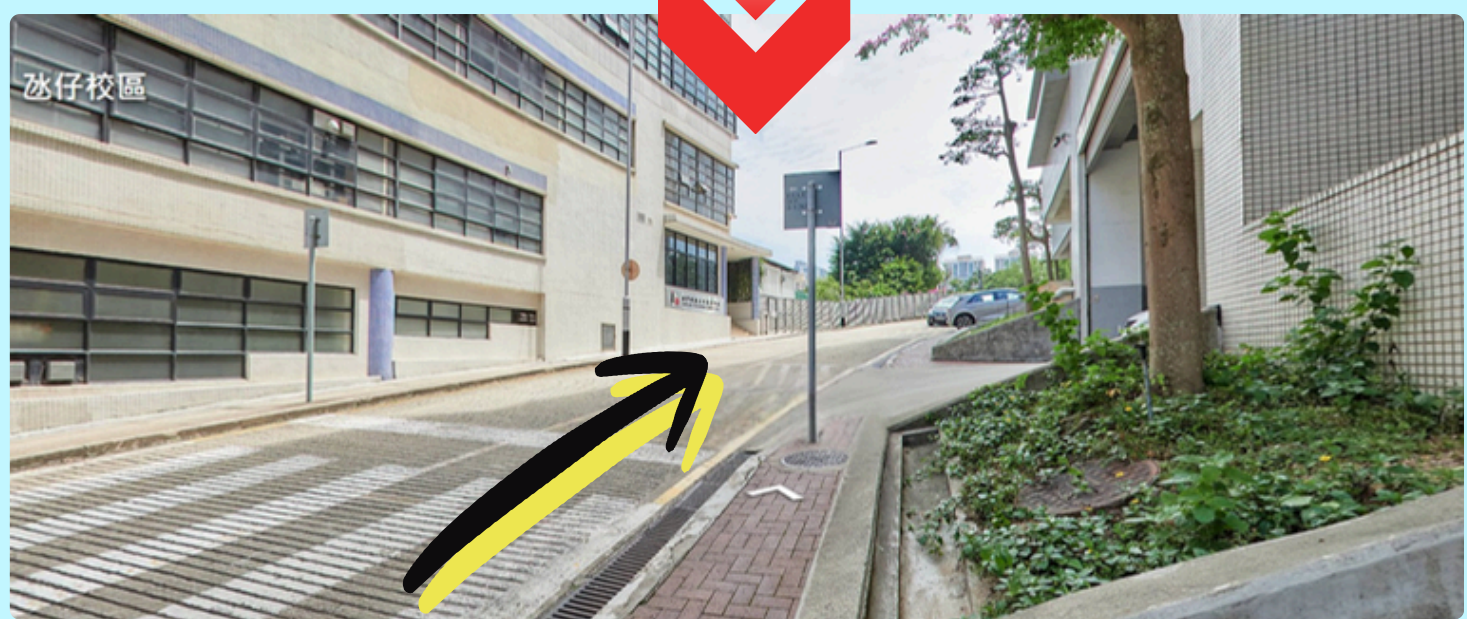

巴士站對面
Opposite the bus stop

到達展望樓
Arrive at Forward Building

由展望樓前往耀東樓 Heading from Forward Building to Yiu Tung Building

展望樓對面樓梯上行
Ascending the stairs opposite the Forward Building

向天橋方向直行
Go straight to the bridge