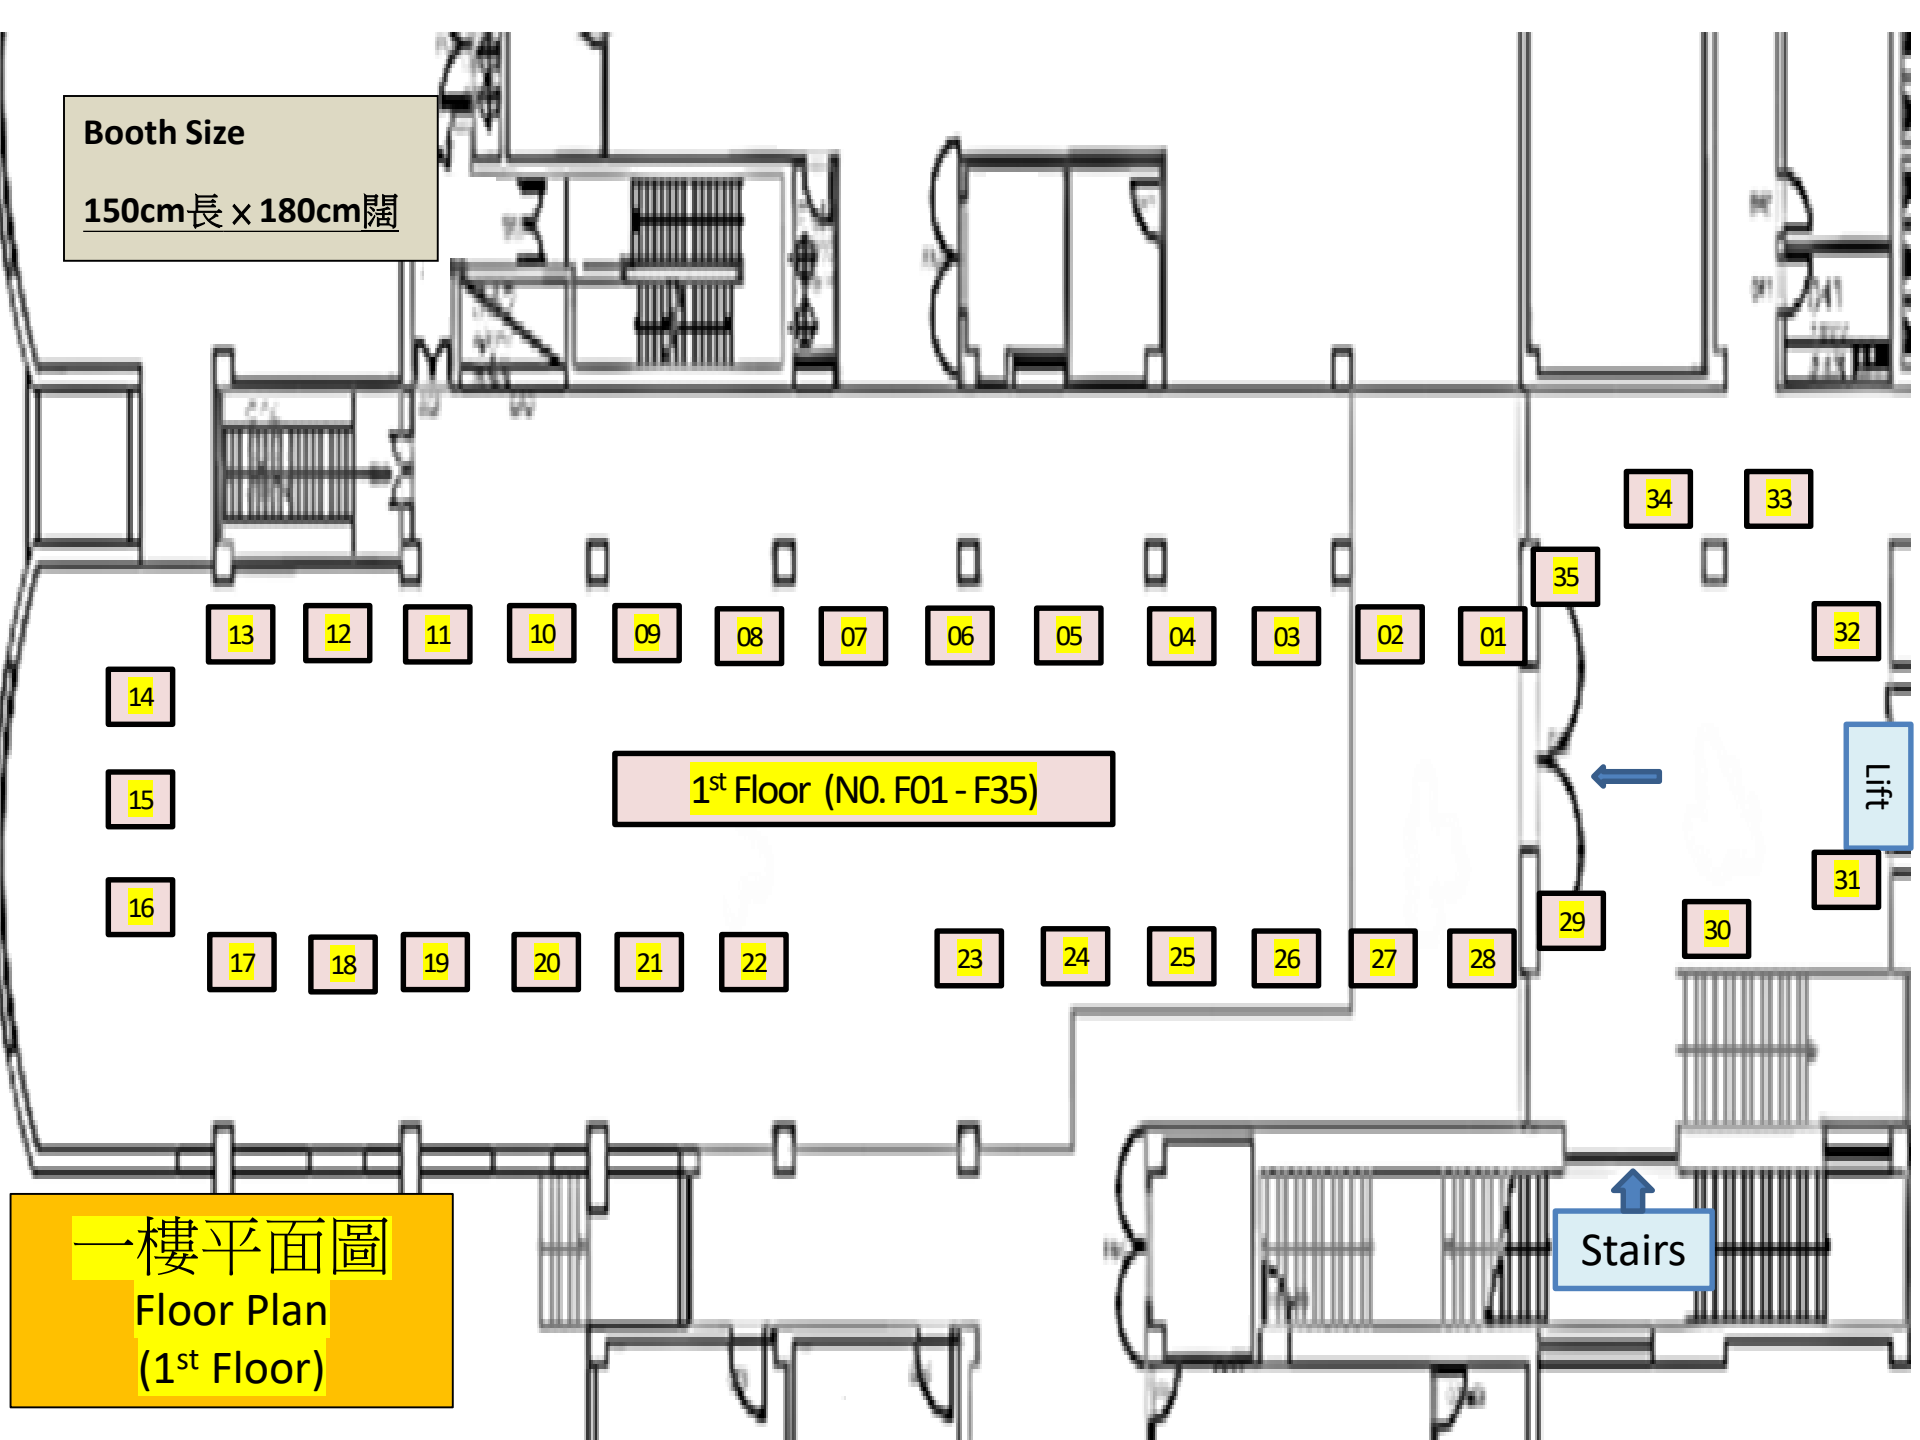

# Career Day (25 March 2026)

**Booth no.**

**Participating Organisations at Ground Floor (11:00 – 16:00)**

**F43**

Zhongshan Hot Spring Resort

**F44**

Zhongshan Qiaoshu Economic Development Co., Ltd.

**F45**

Zhongshan International Hotel

**F46**

Nam Kwong (Group) Company Limited

Booth Size

150cm長 × 180cm闊

1<sup>st</sup> Floor (NO. F01 - F35)

一樓平面圖  
Floor Plan  
(1<sup>st</sup> Floor)

Booth Size

150cm長 × 180cm闊

Ground Floor (NO. G01-G18, F36-F46)

Lift

Main Entrance

地面平面圖  
Floor Plan  
(Ground Floor)