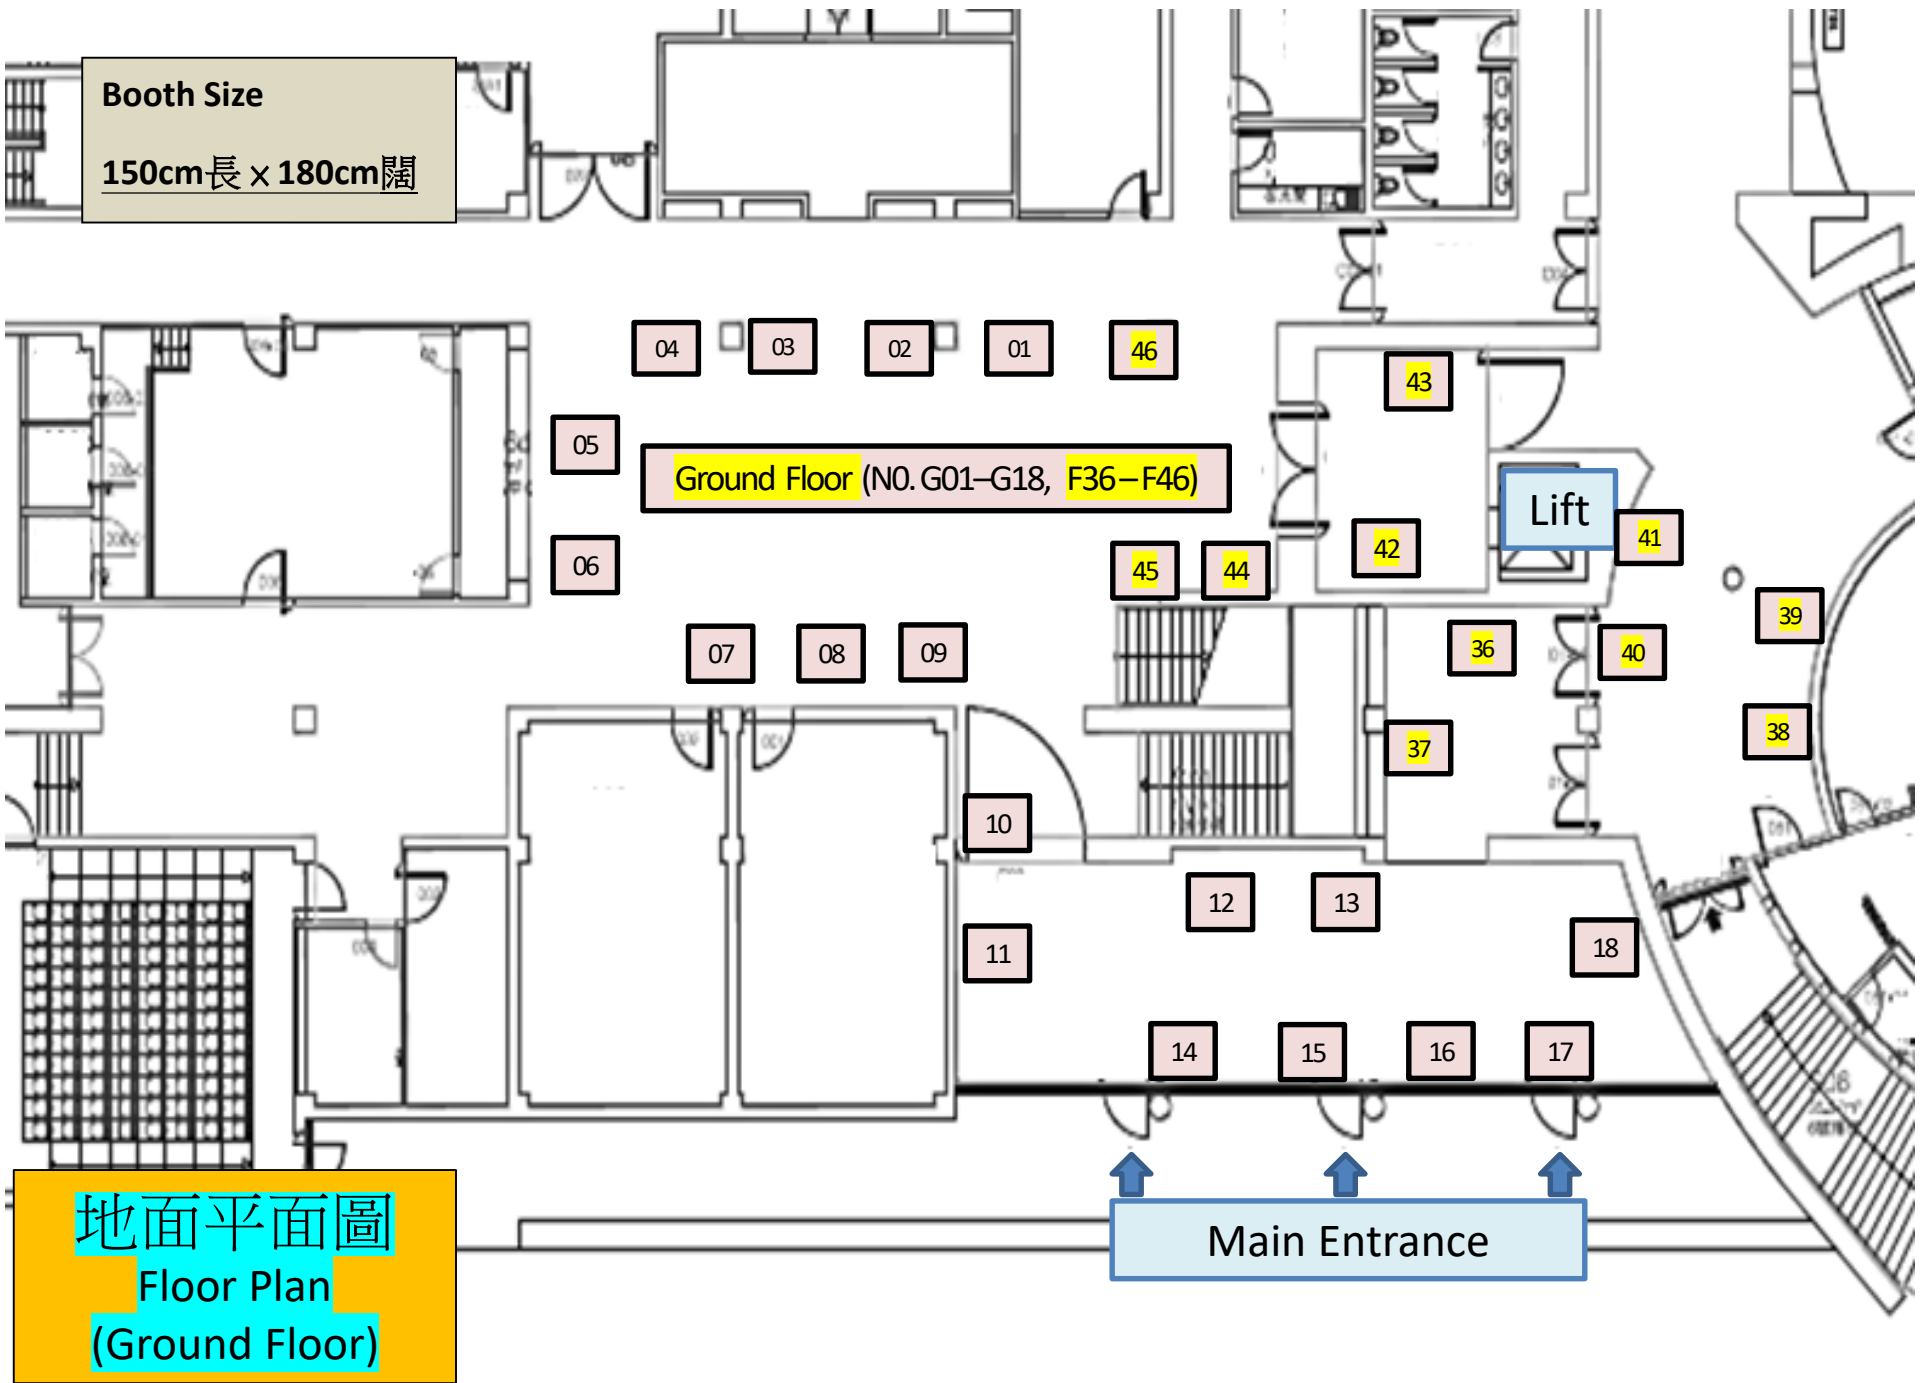

Booth Size

150cm長 × 180cm闊

Ground Floor (NO. G01-G18, F36-F46)

Lift

Main Entrance

地面平面圖
Floor Plan
(Ground Floor)