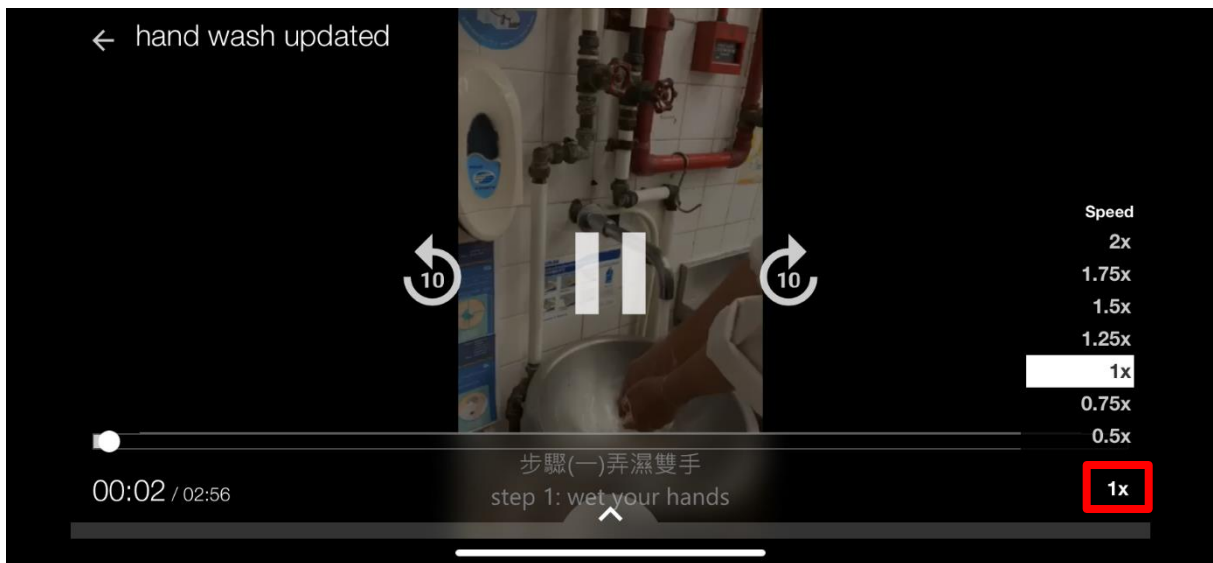

You are always welcome to approach our Service Desk for assistance (Email: it-servicedesk@iftm.edu.mo, Tel : 8598 3120).

Last Updated: 2021/03/30

獲以下認證:
Certificado pela:

Certified by:

澳門望廈山
電話: (853) 2856 1252
傳真: (853) 2851 9058
www.iftm.edu.mo

Colina de Mong-Há, Macau
Tel: (853) 2856 1252
Fax: (853) 2851 9058
www.iftm.edu.mo