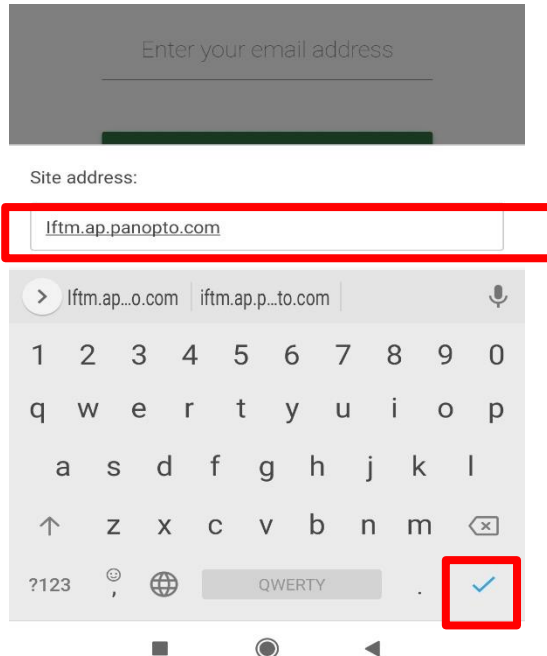

Select “**Moodle**” and tap “**Sign in**”

Sign in to Panopto

Moodle

Sign in

We use cookies to remember your preferences and measure how our site is used. By continuing to browse this site, you are agreeing to our use of cookies.

[Learn more](#)

獲以下認證:
Certificado pela:

Certified by:

澳門望廈山
電話: (853) 2856 1252
傳真: (853) 2851 9058
www.iftm.edu.mo

Colina de Mong-Há, Macau
Tel: (853) 2856 1252
Fax: (853) 2851 9058
www.iftm.edu.mo