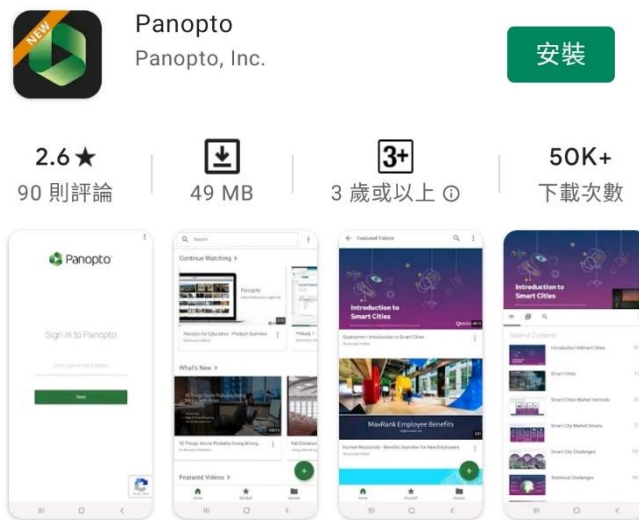

How to watch video using Panopto APP

Our server address: <https://iftm.ap.panopto.com>

Android

Go to Play Store to download Panopto APP

Panopto 移動應用程序可讓您隨時隨地訪問組織的視頻庫。

Login

Click the three points in the upper right corner to jump out