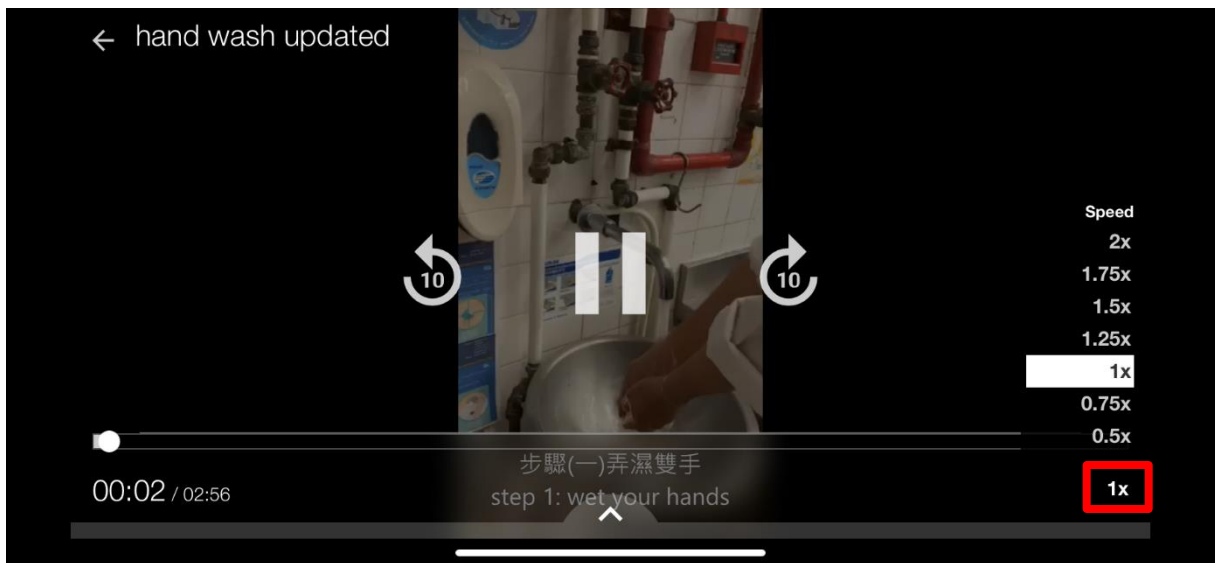

You are always welcome to approach our Service Desk for assistance (Email: it-servicedesk@iftm.edu.mo, Tel : 8598 3120).

Last Updated: 2021/03/30

獲以下認證:
Certificado pela:

Certified by:

澳門望廈山
電話: (853) 2856 1252
傳真: (853) 2851 9058
www.iftm.edu.mo

Colina de Mong-Há, Macau
Tel: (853) 2856 1252
Fax: (853) 2851 9058
www.iftm.edu.mo