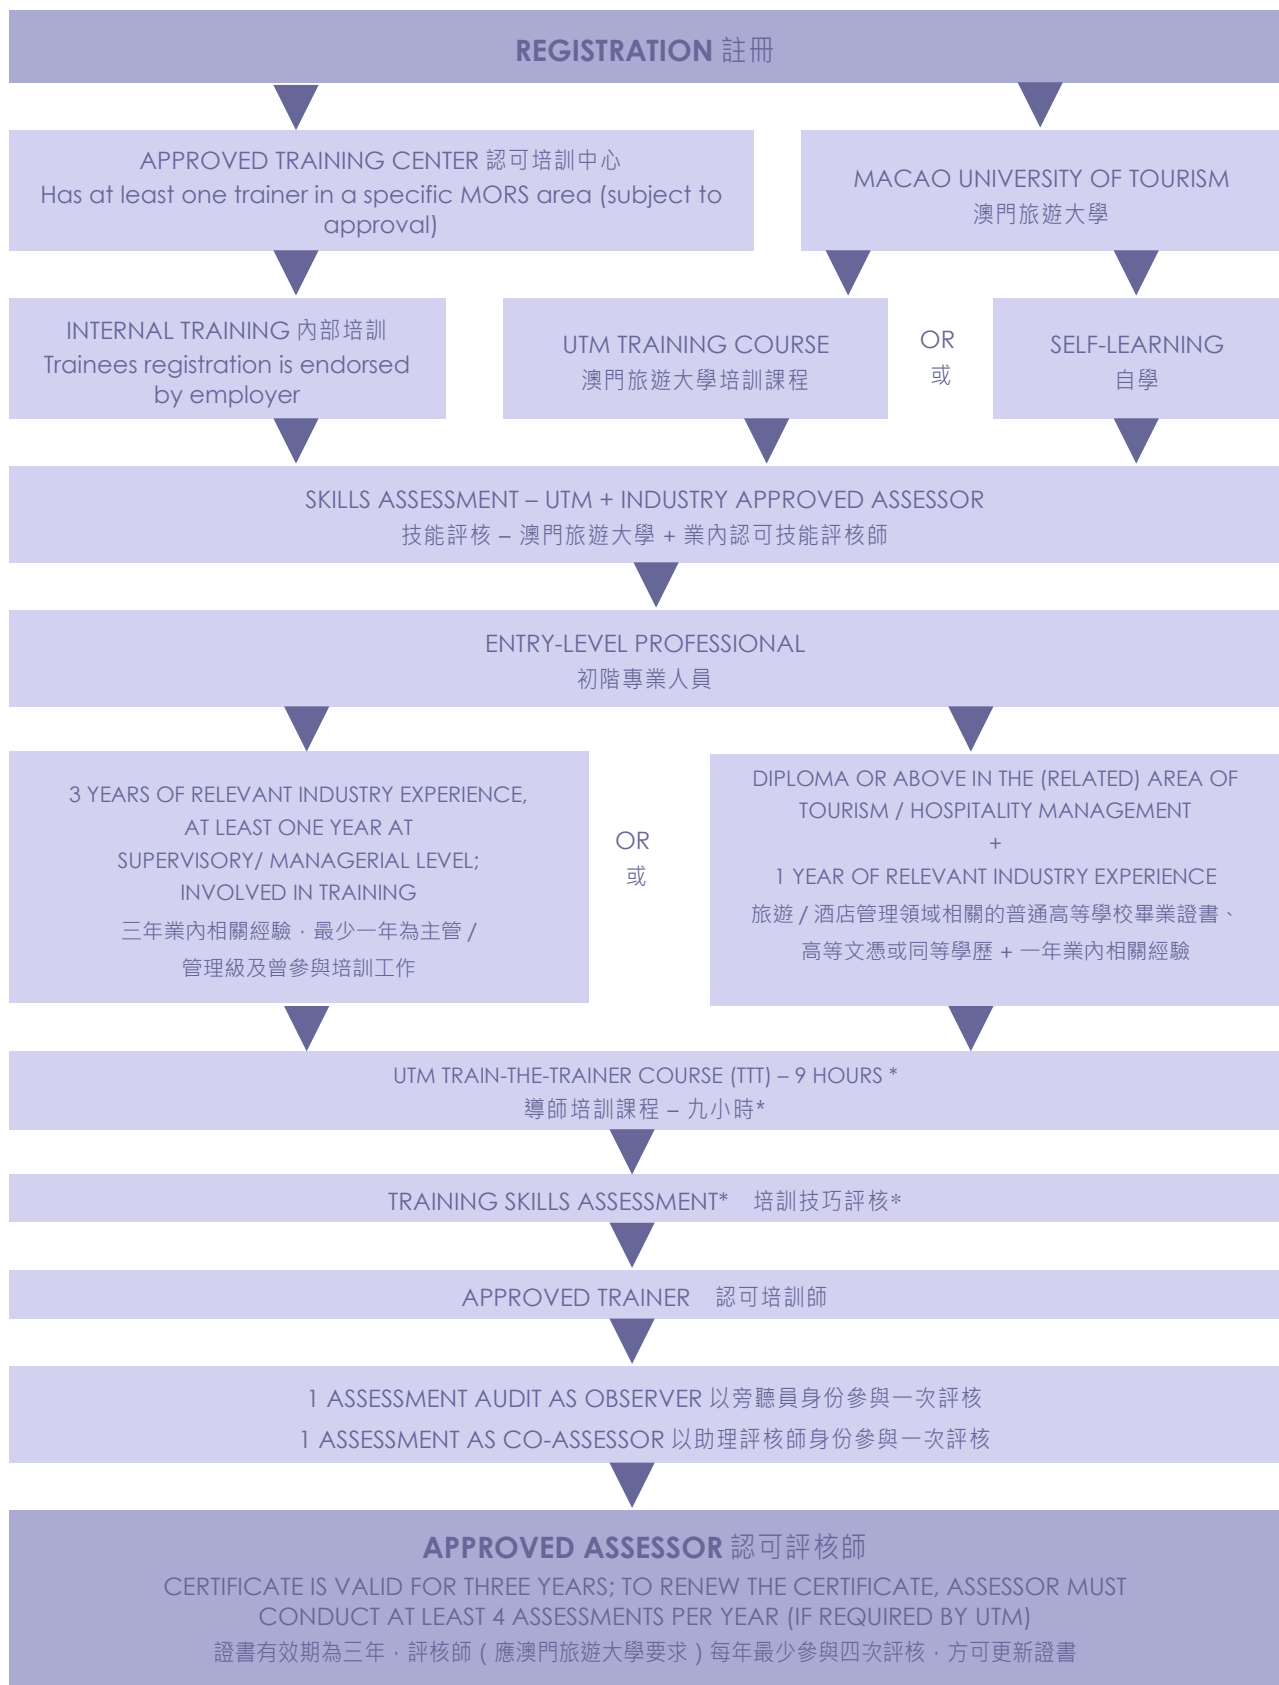

# FROM TRAINING TO CERTIFICATION 從培訓到頒發證書

\* NOTE: Train-the-trainer courses and training skills assessments are conducted by people with relevant training experience, appointed by UTM.

\* 備註：導師培訓課程及培訓技巧評核必須由具備相關培訓經驗的人士擔任，並由澳門旅遊大學委派。